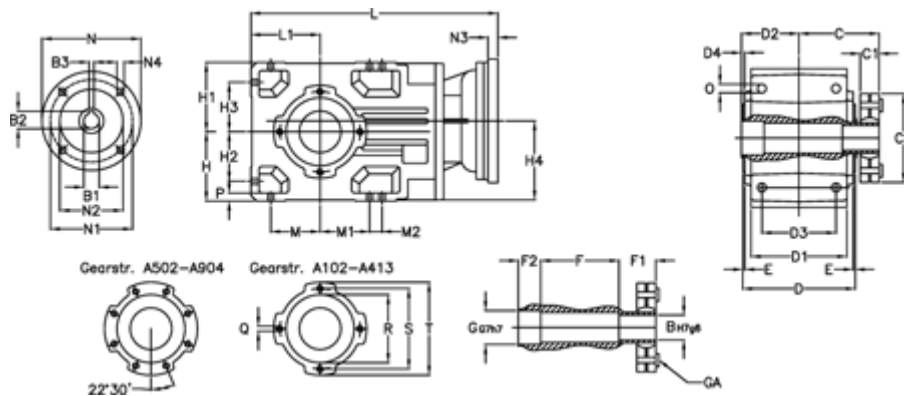

Article number: 29600207105230
 Description: Bevel helical gearbox
 A202US-71-P80B5

Measures

B = 30	D1 = 110	F2 = 36	L = 325.5	N3 = -
B1 = 19	D2 = 60	G = 32	L1 = 80	N4 = M10x12
B2 = 21.8	D3 = 90	GA = 14,5 NM	M = 60.0	O = 9.5
B3 = 6	d4 = 4.5	H = 80	M1 = 60.0	P = 9
C = 89.5	Description = A202US-xx-P80 B5	H1 = 80	M2 = -	Q = M8x15
C1 = 23	E = 3.0	H2 = 60.0	N = 200	R = 95
C2 = 72.0	F = 77.5	H3 = 60.0	N1 = 165	S = 115
D = 136	F1 = 36.0	H4 = 93.0	N2 = 130	T = 140